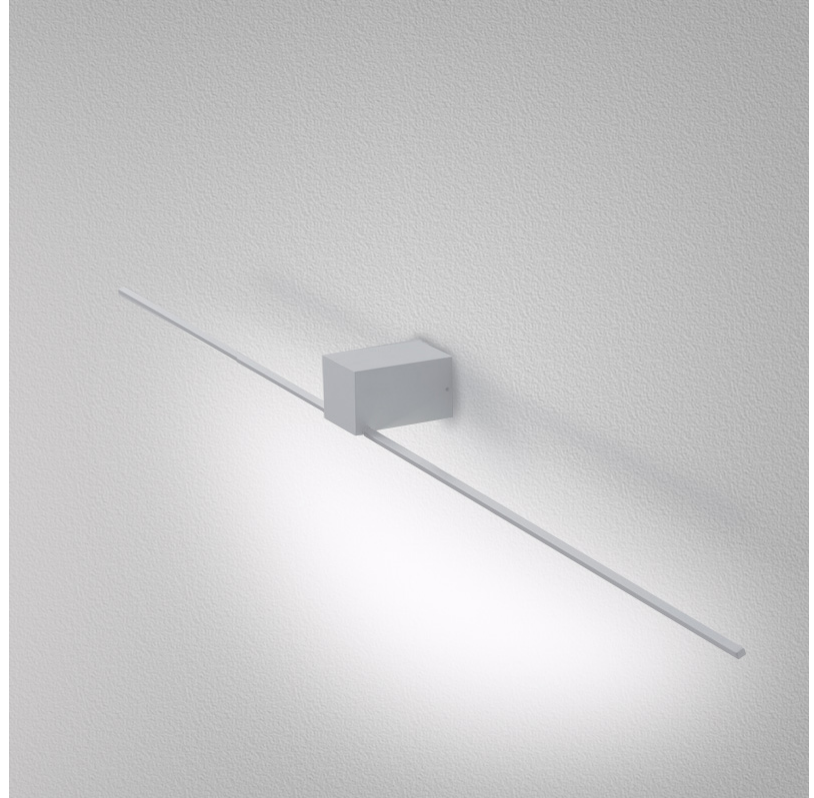

ORIZZONTE SURFACE

D43017- -

base number
Color   Finish
Temperature   Options

1. To build a product code in our configurator select the specify button on the base model # product page
2. To build a manual product code on this datasheet choose from the options listed below in blue font and add the suffix to the base model #

GENERAL

Series: Orizzonte
Brand: Icone
Division: Design
Mounting Type: Surface
Mounting Location: Wall
Subcategory: Picture Light

PHYSICAL

Shape: Rectangle
Length (mm): 900
Length (in): 35 ⁷/₁₆
Height (mm): 60
Height (in): 2 ³/₈
Extension (mm): 100
Extension (in): 3 ¹⁵/₁₆
Light Distribution: Direct / Indirect
Fixture Finish: WHI / CHR / BGD
Fixture Material: Brass

ELECTRICAL

Lamp Type: LED
Total Output Wattage (W): 10.56
Dimming: Non-Dimming / Phase Dimming (120vac Only)
Driver Included: Yes
Driver Location: Integrated
Driver Type: Constant Current - 120Vac
Driver Class: Class 2
Input Voltage (V): 120 - 277
Output Voltage (V): 12
Upon Request: Remote: 0-10Vdc dimming / Non-dimming 120/277Vac

LED

Color Temperature (°K): 2700 / 3000
Nominal Lumen (lm): 880
CRI: >90 CRI
Lamp Life (hrs): 50000

OPTICAL

RATINGS AND CERTIFICATIONS

Certified By: Certified for North American Standards
IP rating: IP20

PROJECT
TYPE
SPECIFIER
QUANTITY
DATE

900mm 35 ⁷/₁₆"